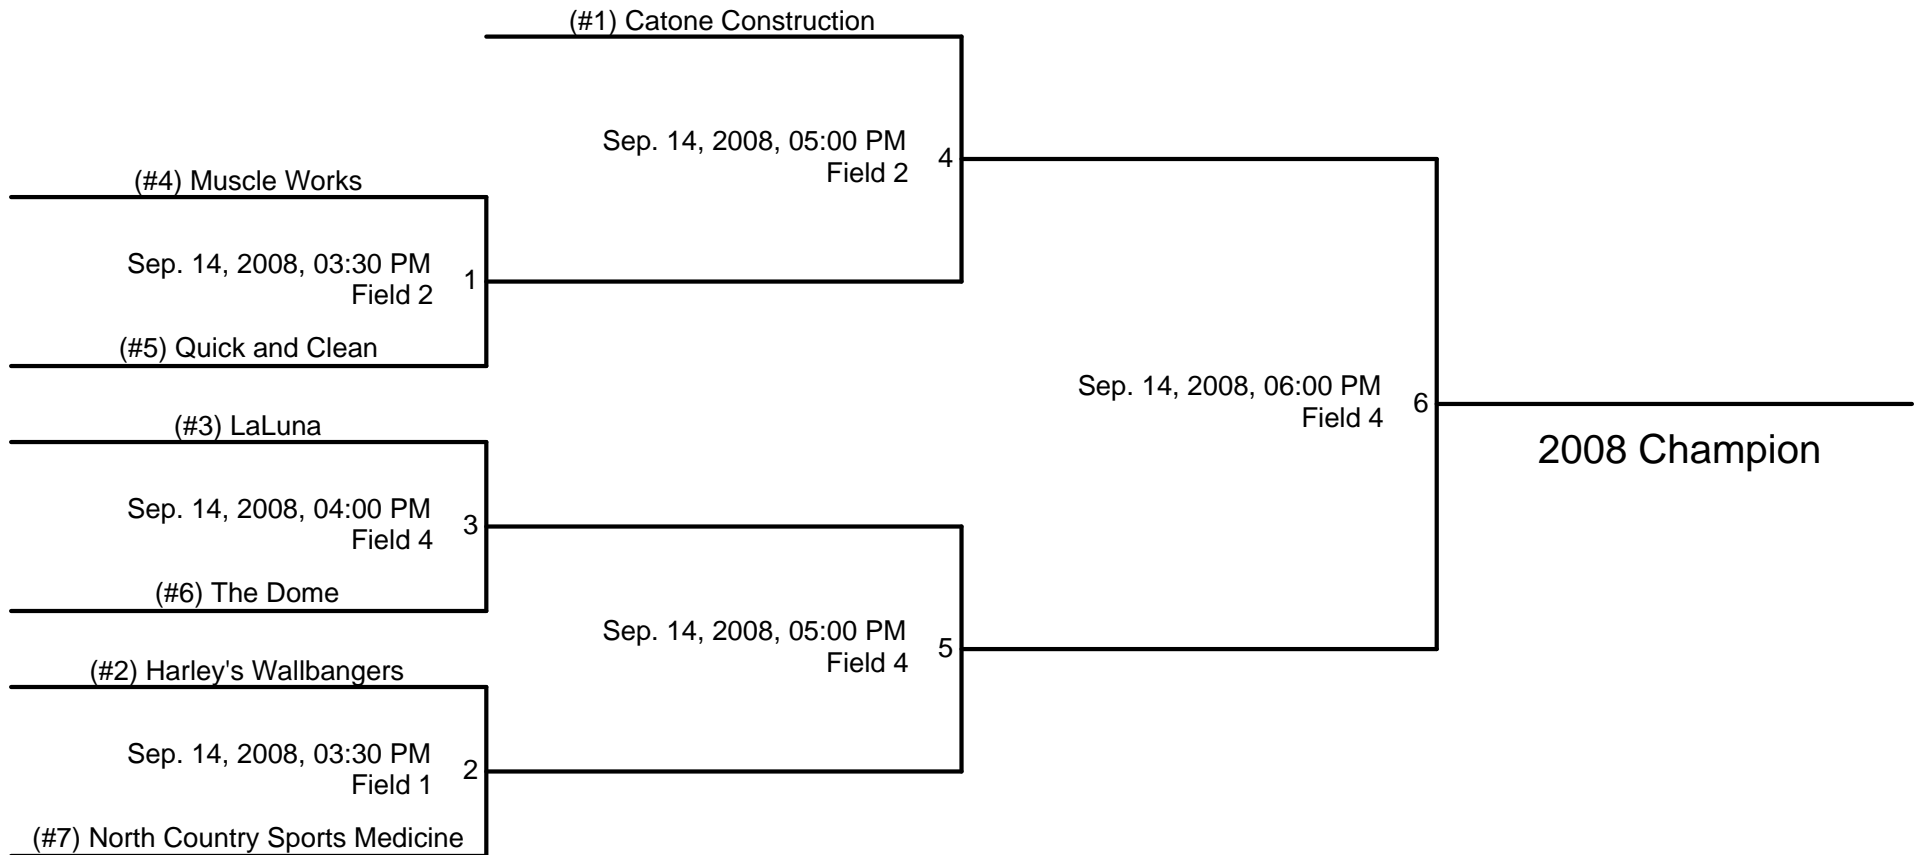

Adirondack Sports Complex 2008 Co-Ed Softball League Playoffs

* Higher seeded team has choice of Home or Visitor for all games.